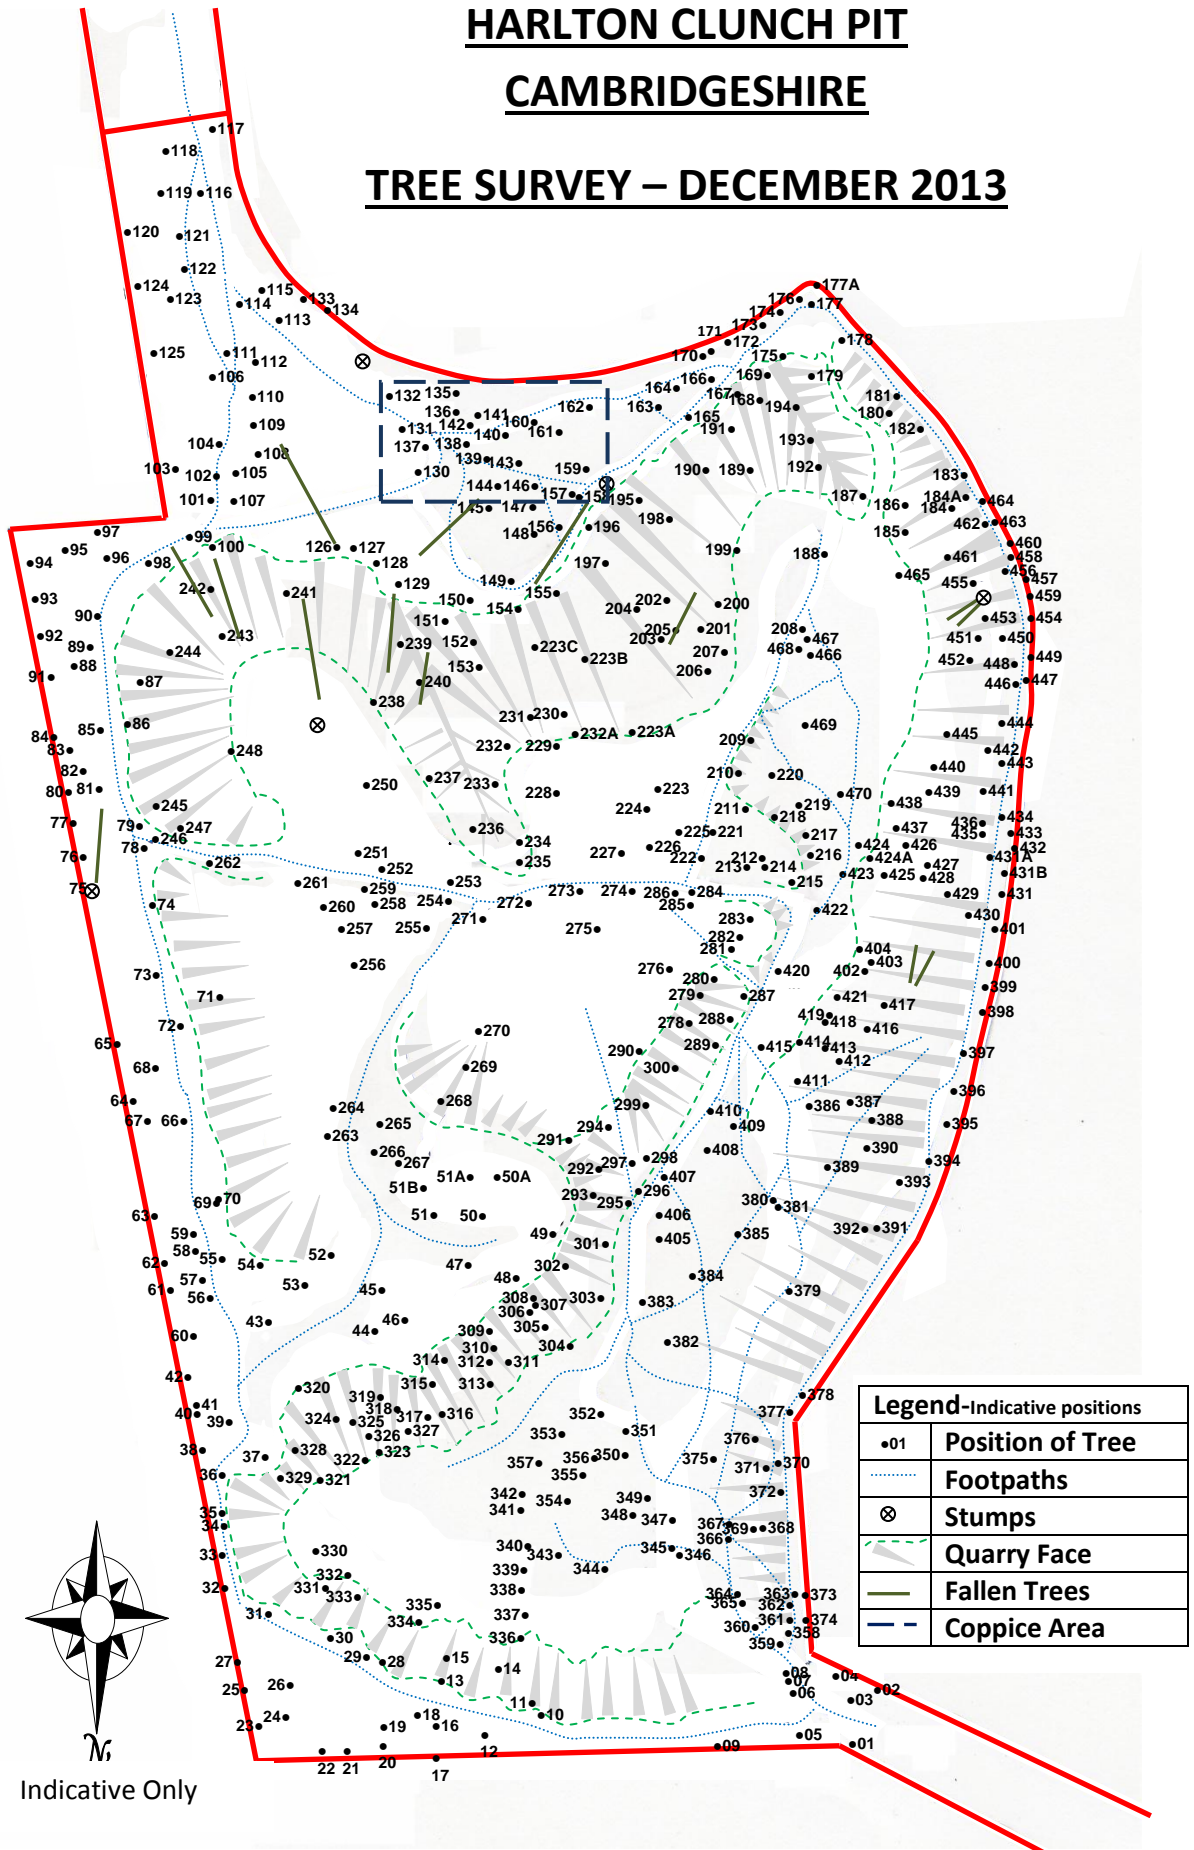

HARLTON CLUNCH PIT

CAMBRIDGESHIRE

TREE SURVEY – DECEMBER 2013

Legend-Indicative positions	
•01	Position of Tree
.....	Footpaths
⊗	Stumps
▨	Quarry Face
—	Fallen Trees
—	Coppice Area

Indicative Only